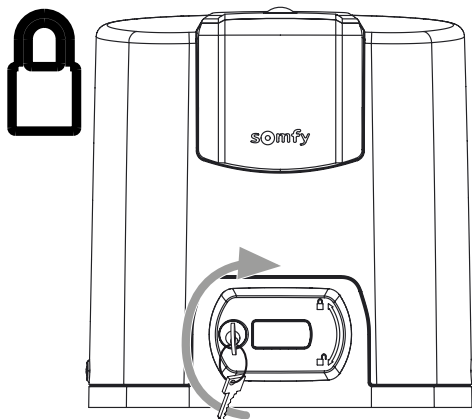

220-230 V
50/60 Hz

600 W

IP44

868.95MHz
< 25mW

433.42 MHz
< 10 mW

M < 200 kg	200 kg < M < 500 kg
ref. 9019612	ref. 9019613

1