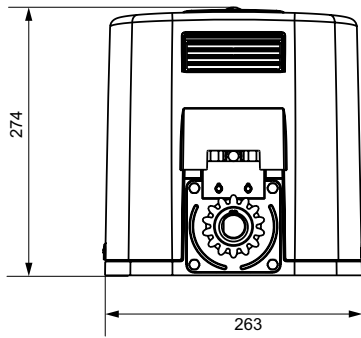

Elixo 3S io

Elixo 3S RTS

SMART GUIDE

Original instructions / Version originale

Complete instruction guides available online on www.somfy.info
Notices complètes disponibles en ligne sur www.somfy.info

Find complete step-by-step instructions in the application "Help Me by Somfy".

Retrouvez les instructions complètes pas à pas sur l'application "Help Me by Somfy".

"Help me by Somfy"